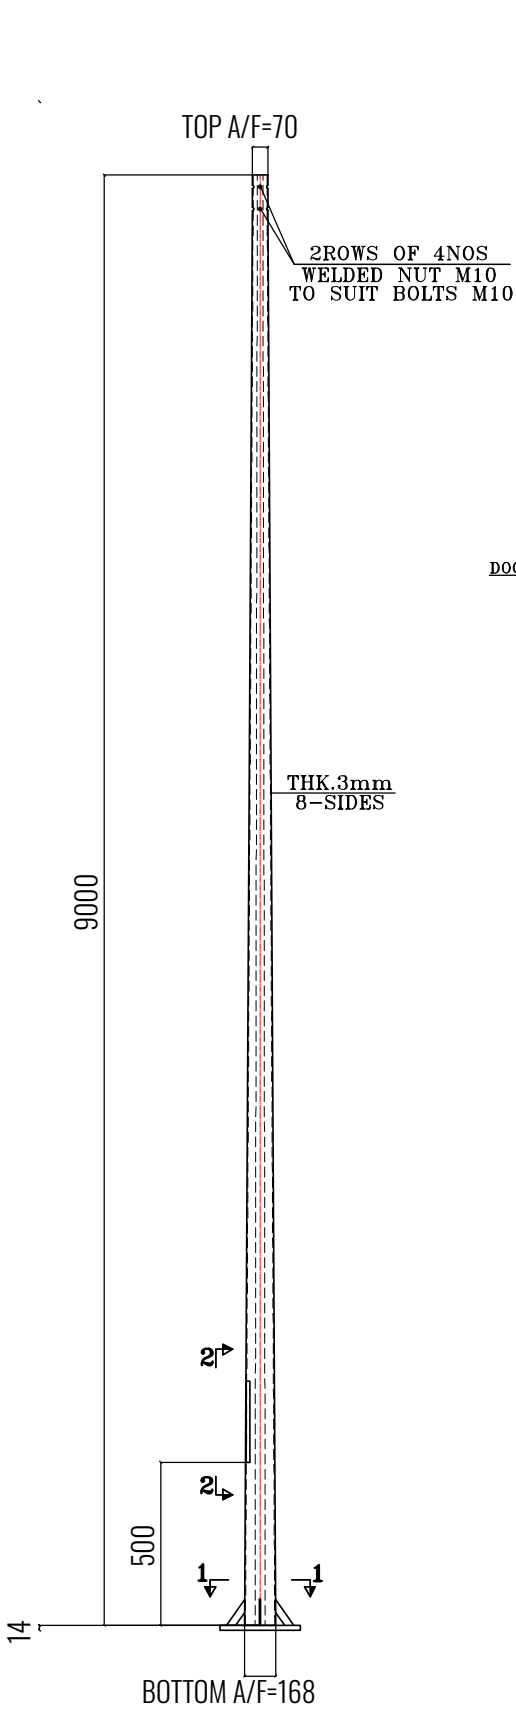

TECHNICAL DATA

TYPE

Professional Pole for **Outdoor**.

Model:	Vega
Format:	Octagonal
Location:	Exterior
Materials:	Hot galvanized Steel
Painting:	C3 / C5 Epoxy Painting (Optional)
Product Dimension:	Φ60*H9000mm
Colors:	Galvanized

OUTDOOR

DIMENSION DRAW

DETAIL OF LOOSE ARM