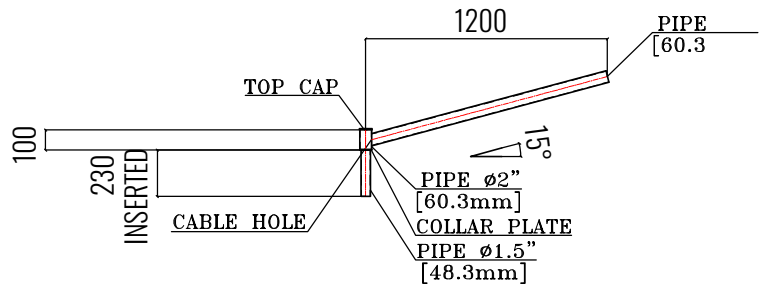

TECHNICAL DATA

TYPE

Professional Pole for **Outdoor**.

Model:	Vega
Format:	Octagonal
Location:	Exterior
Materials:	Hot galvanized Steel
Painting:	C3 / C5 Epoxy Painting (Optional)
Product Dimension:	Φ60*H9000mm
Colors:	Galvanized

OUTDOOR

DIMENSION DRAW

DETAIL OF LOOSE ARM